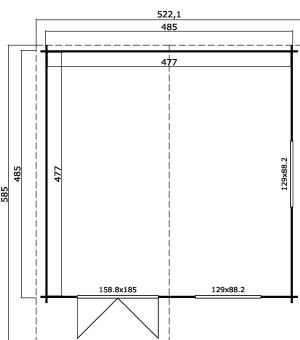

-  40 mm
-  3
-  12
-  **2 YEARS** GUARANTEE

**PACKAGING: 1 PALLET(S)**

630 x 118 x 72 cm  
1480 kg

EAN 4046806054379

**DIMENSIONS**

Floor area	22.75 m <sup>2</sup>
Roof dimensions	5.22 x 5.85 m
Cubic volume	≈ 51.23 m <sup>3</sup>
Wall height	≈ 1.94 m
Ridge height	≈ 2.56 m
Front overhang	≈ 90 cm

**WINDOWS & DOORS**

1 x Double door (SGA+28*)	158.8 x 185.0 cm
2 x Double window open inward (SGA*)	129.0 x 88.2 cm

\*SGA: Single Glazed Action

\*SGA+28: Single Glazed Action with 28 mm Frame

**ROOF & FLOOR**

Roof boards	15x90 mm
Floor boards	15x90 mm
Roof surface	31.59 m <sup>2</sup>
Roof angle	≈ 15 °
Treated Bearers	70x45 mm

\* Optional roof covering available